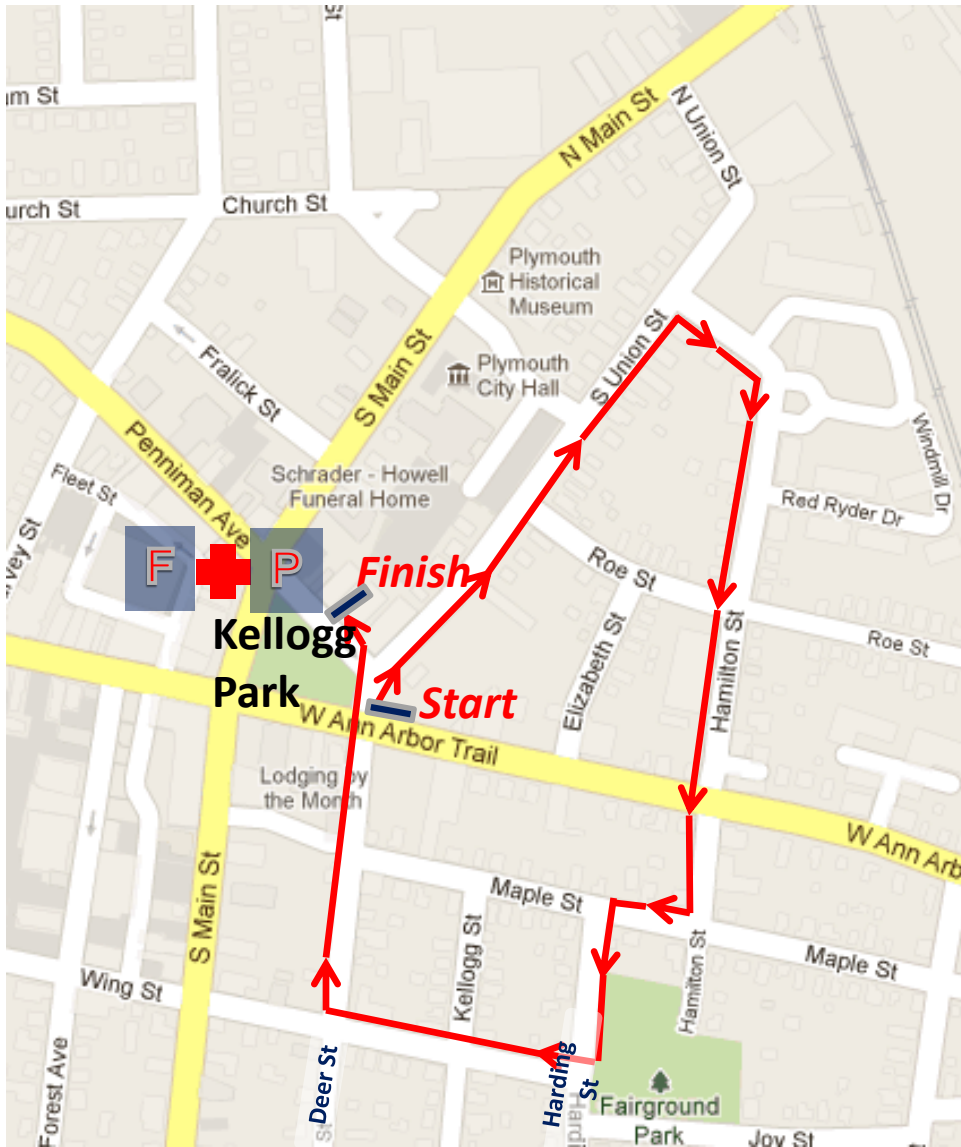

Kona Shamrock Run – Hard Rock MILE

Map Keys:

 Course Route

 Fluid Station

 First Aid

 Porto-Johns