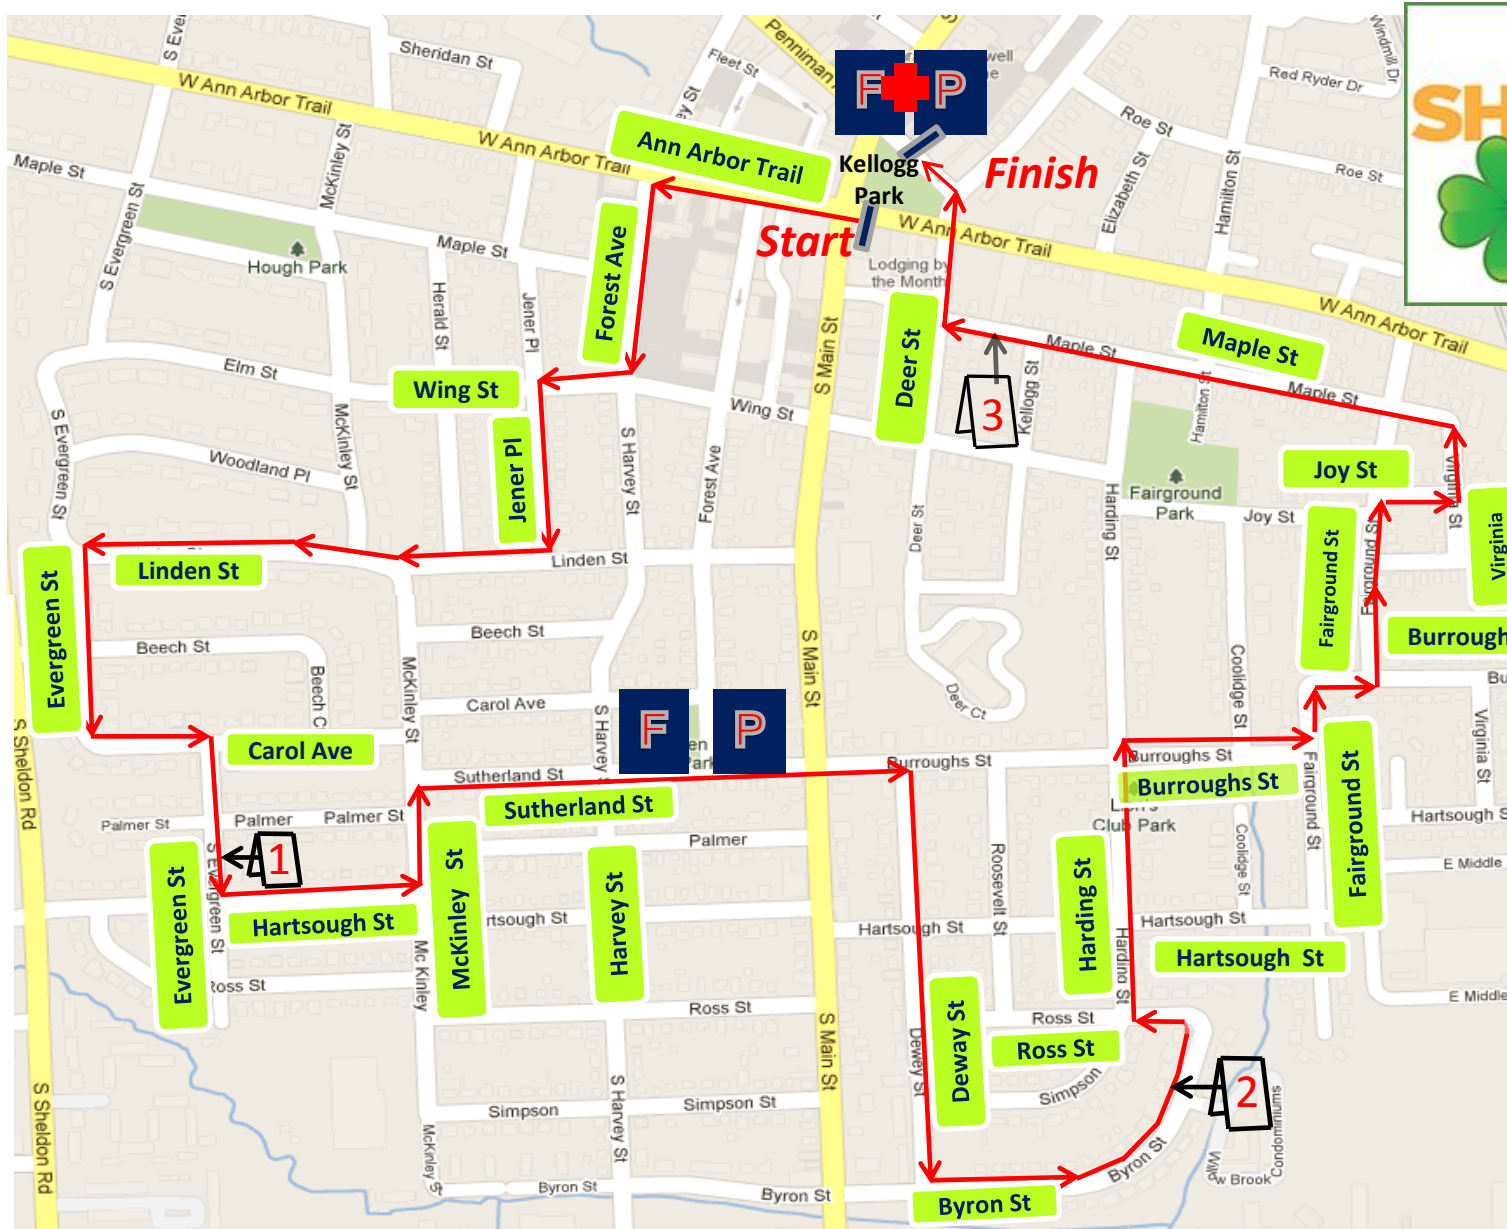

Kona ShamrockRun - 5K

Map Keys:

-  Mile Marker
-  Course Route
-  Fluid Station
-  First Aid
-  Porto-Johns